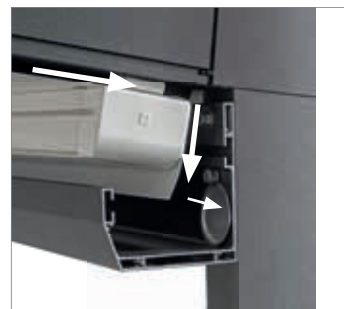

Provision of maximum shade

Large terraces can be protected up to a width of 13 m and a depth of 6 m with the QUBE Line. A fabric can have a size of 13 m x 5 m.

Patented sealing system

The rain protection piping has been made with double leaves by a co-extrusion of two different materials. The profile will not move whilst the curtain is in motion and is attached to the fabric with a double seal, ensuring the required impermeability. It also prevents water from penetrating the seal in rain and strong winds.

Intelligent, concealed drainage

The waterproof fabric channels the rainwater into the front gutter. From there, the water is drained in a concealed manner by the supports. No external downpipe constructions disrupt the harmonious look.