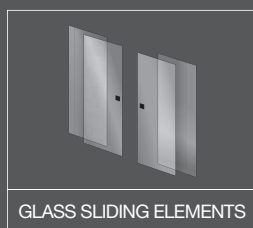

QUBE LINE

AT A GLANCE

All features of QUBE Line

Maximum dimensions	1300 x 600 cm (max. width 1300 cm fabric in one piece)
Mounting technique	Wall mounting
Areas of application	Pergola awning
Technology	• One drive for both guide rails • 2 guide rails, 2 posts and one water gutter • Motors compatible with Somfy RTS and io control
Frame colour	• White (RAL 9016) • Grey aluminium structured (RAL 9007 finely structured) • Anthracite (DB 703)
Custom colour	Any RAL colour is possible
Fabric designs	• FLEXLIGHT SMART 6002 • FLEXLIGHT OPAQUE 6002 OSCURANTE/BLACKOUT • PRECONTRAI NT 502 • PRECONTRAI NT 602 • PRECONTRAI NT 622 OSCURANTE/BLACKOUT • SOLTIS PROOF W96

Special features

- Concealed drainage due to posts
- Accompanying gutter optional
- Wind resistance class 6 in accordance with UNI EN 13561
- Not suitable for vertical awnings and substructure elements

Optional additional features

- Automatic control for wind, rain and temperature optional
- LED strip in drop profile
- Heating optional

Your ERHARDT specialised partner

For more information, see
www.erhardt-markisen.com